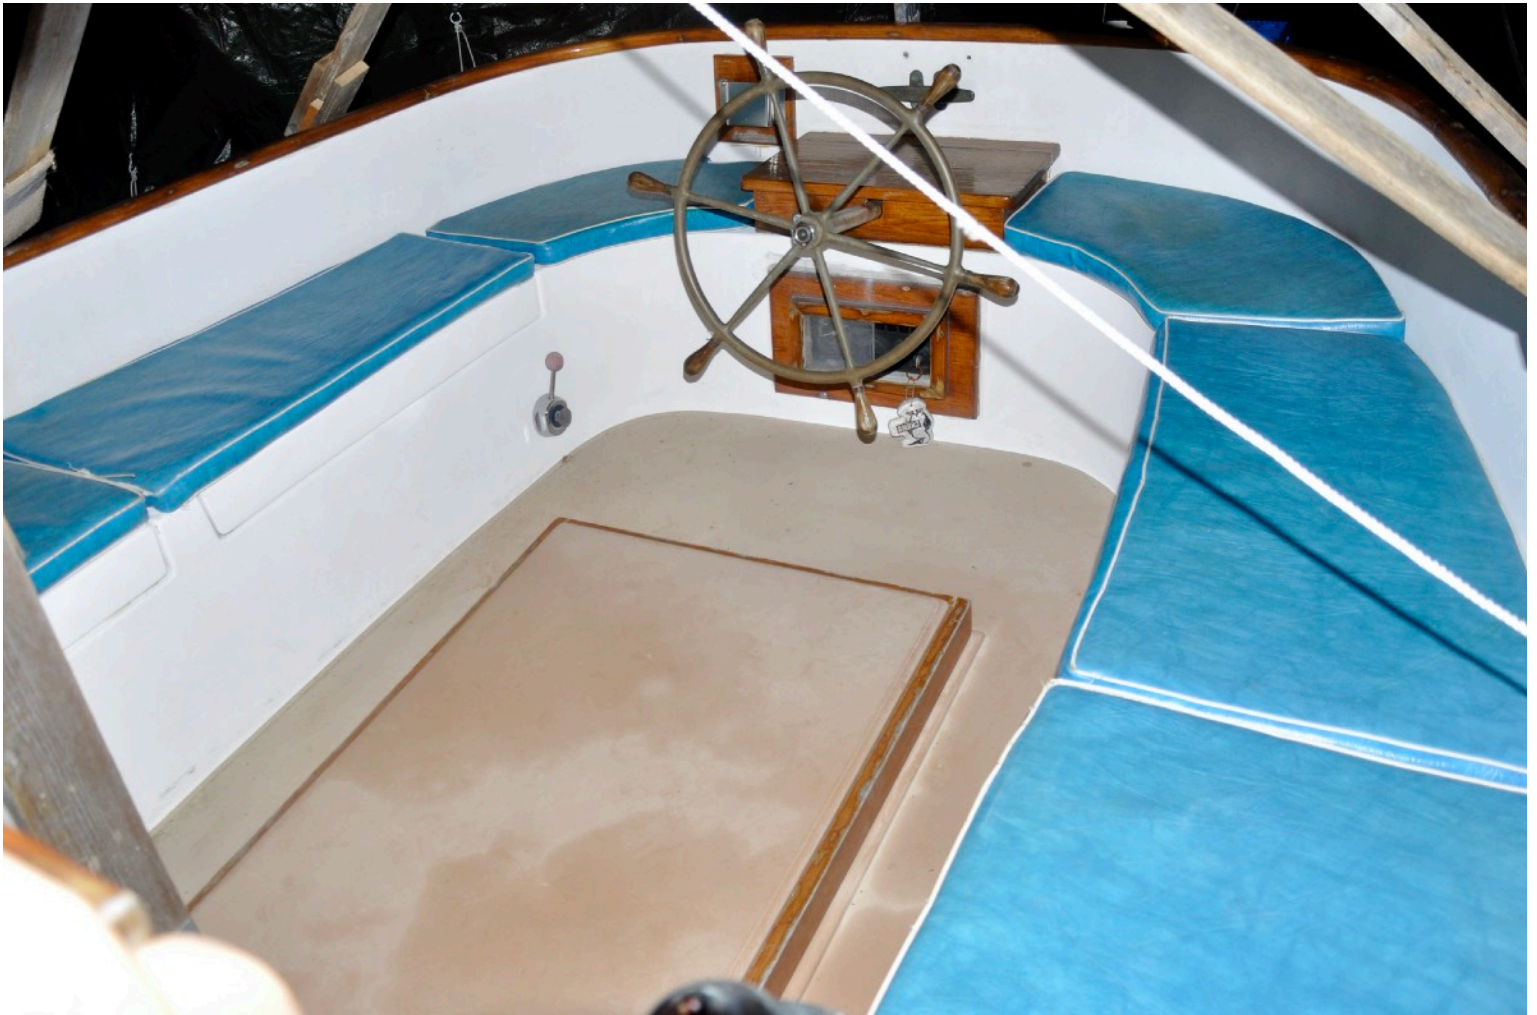

MARSHALL MARINE CORP. BROKERAGE

55 Shipyard Lane ~ South Dartmouth, MA 02748

(508) 994-0414

Geoff@marshallcat.com