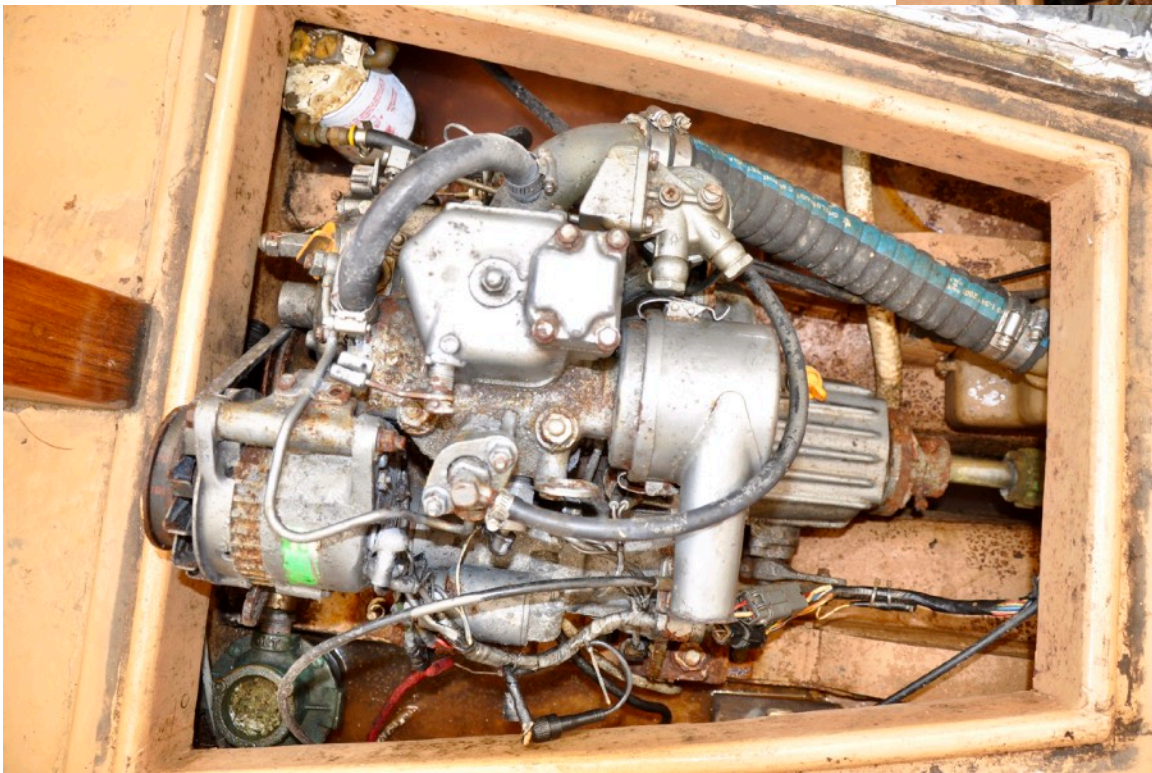

1993 / MARSHALL SANDERLING (INBOARD) / SWEET JAYNE