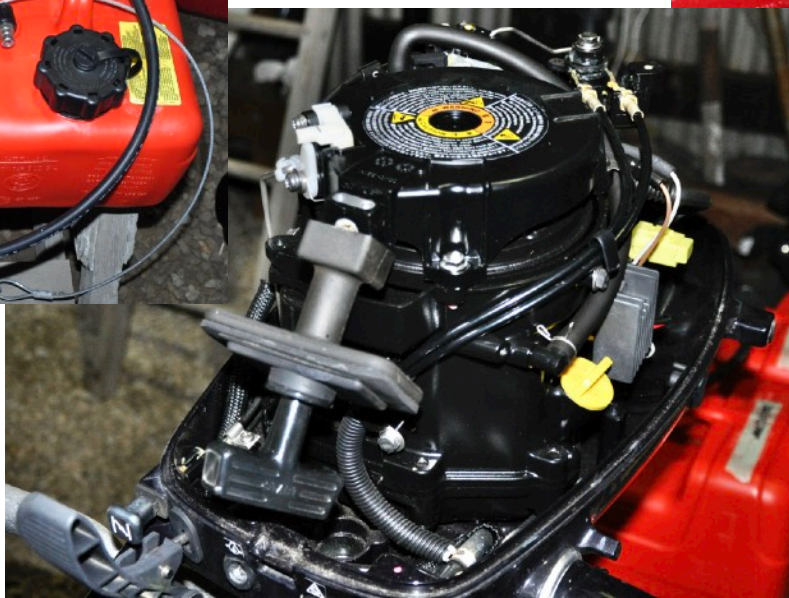

To schedule a viewing, please contact:
Geoff Marshall   508.994.0414   geoff@marshallcat.com

1970 / MARSHALL SANDERLING / QUICKSILVER