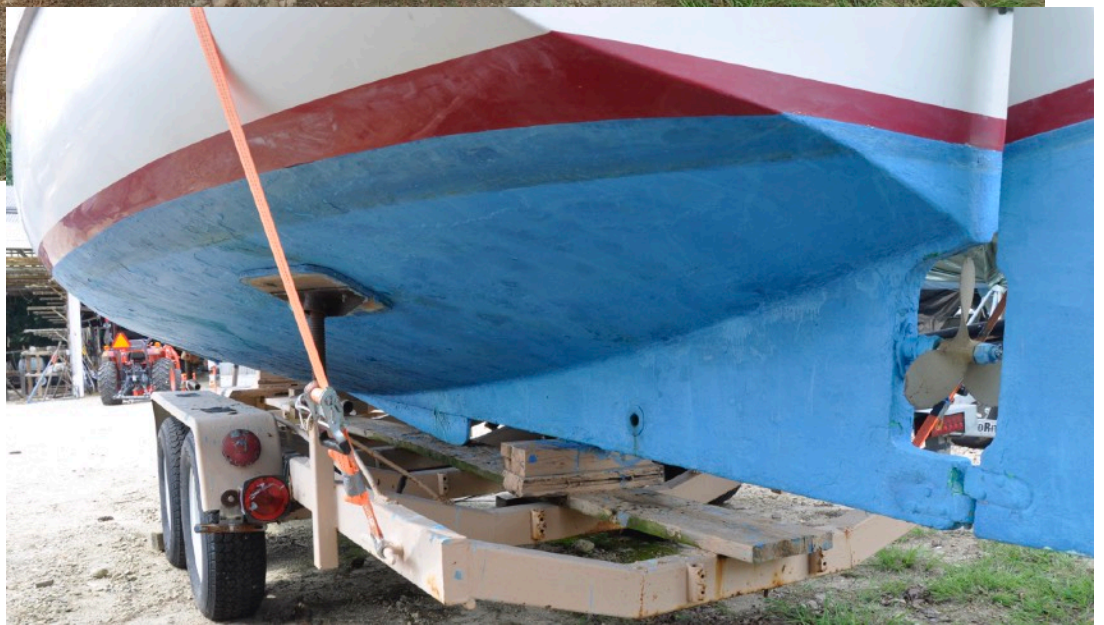

1972 / MARSHALL 22 / MARGARET