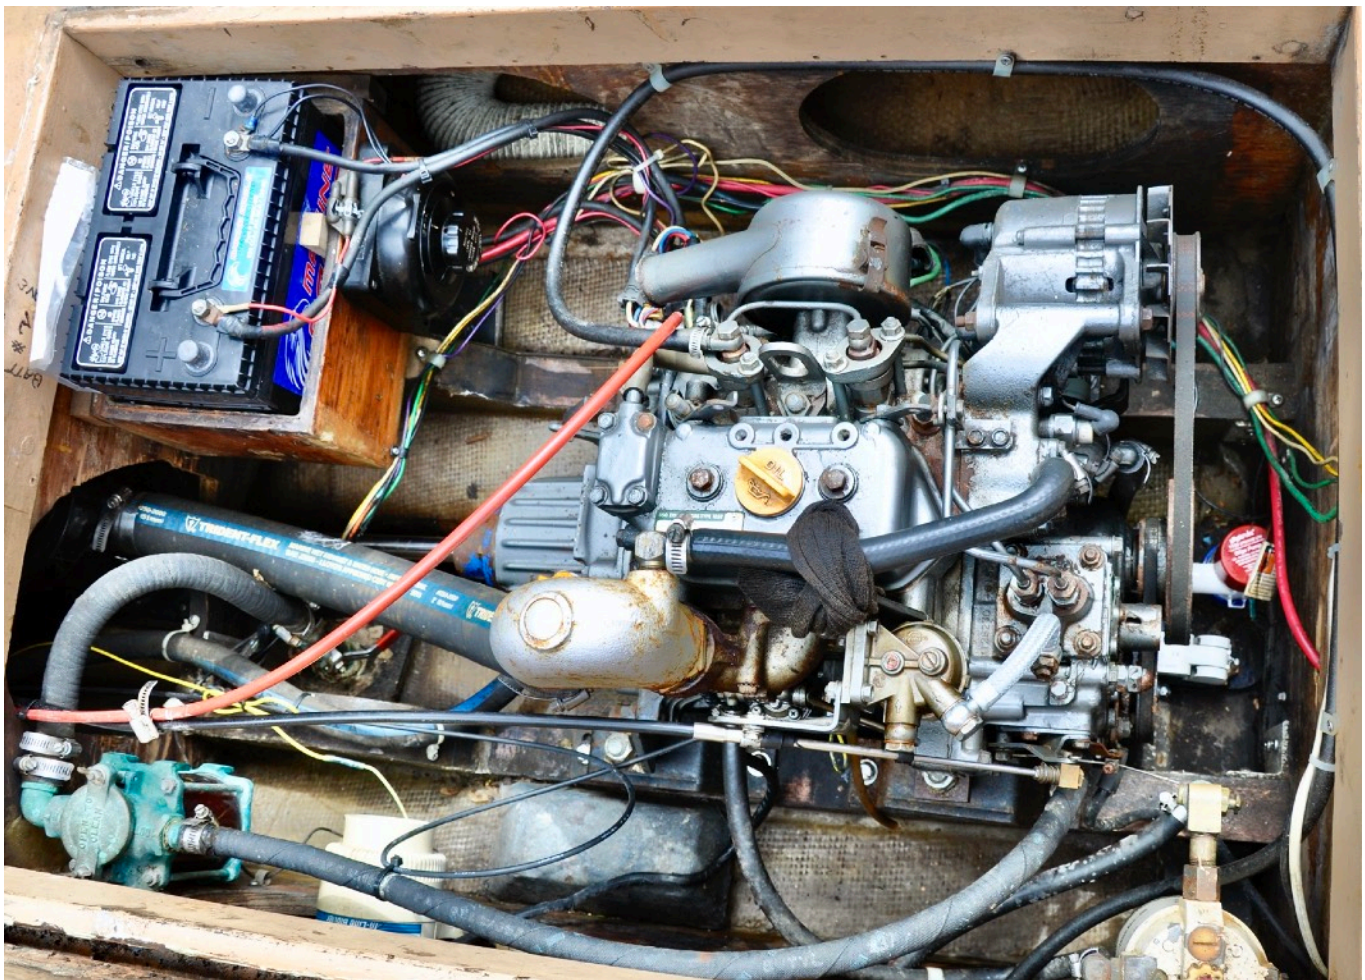

1972 / MARSHALL 22 / MARGARET